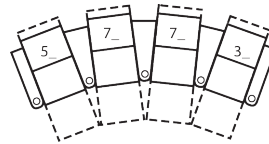

1R Manual Recliner
36 x 38 x 44"
91 x 97 x 112cm
IA: 23" / 58cm

2R LHF Arm, Man Recliner
29 x 38 x 44"
74 x 97 x 112cm

3R RHF Arm, Man Recliner
29 x 38 x 44"
74 x 97 x 112cm

4R Armless Loveseat Man Recl
44 x 38 x 44"
112 x 97 x 112cm

How We Measure

Height - measured from the highest point of the back pillow to the floor.

Depth - measured from the front edge of the seat cushion to the top of the back.

Width - measured from the widest point of the arm or arm pillow to the widest point of the opposite arm or arm pillow.

239 x 165cm

3 SEATS CURVED (5_/_7_/_/3_/_)

108 x 69"

274 x 175cm

4 SEATS STRAIGHT (1_/_3_/_/3_/_/3_/_)

122 x 65"

310 x 165cm

4 SEATS CURVED (5_/_7_/_/7_/_/3_/_)

143 x 73"

363 x 185cm

4 SEAT STRAIGHT (1_/_4_/_/1_/_)

116 x 65"

295 x 165cm

2 SEATS STRAIGHT (2_/_3_/_)

58 x 65"

147 x 165cm