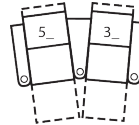

1R Manual Recliner
36 x 38 x 44"
91 x 97 x 112cm
IA: 23" / 58cm

2R LHF Arm, Man Recliner
29 x 38 x 44"
74 x 97 x 112cm

3R RHF Arm, Man Recliner
29 x 38 x 44"
74 x 97 x 112cm

4R Armless Loveseat Man Recl
44 x 38 x 44"
112 x 97 x 112cm

How We Measure

Height - measured from the highest point of the back pillow to the floor.

Depth - measured from the front edge of the seat cushion to the top of the back.

Width - measured from the widest point of the arm or arm pillow to the widest point of the opposite arm or arm pillow.

Arm Height - measured from the top of the arm to the floor.

Seat Height - measured from the crown of the seat cushion to the floor.

Warranty

Wood Frames, Springs or Webbing - ten year warranty

Metal Frames - two year warranty under normal household use

2 SEATS STRAIGHT (1_/_3_/_)

65 x 65"

165 x 165cm

2 SEATS CURVED (5_/_3_/_)

72 x 67"

183 x 170cm

3 SEATS STRAIGHT (1_/_3_/_/3_/_)

94 x 65"