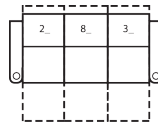

1R Manual Recliner
36 x 38 x 44"
91 x 97 x 112cm
IA: 23" / 58cm

2R LHF Arm, Man Recliner
29 x 38 x 44"
74 x 97 x 112cm

3R RHF Arm, Man Recliner
29 x 38 x 44"
74 x 97 x 112cm

4R Armless Loveseat Man Recl
44 x 38 x 44"
112 x 97 x 112cm

239 x 165cm

3 SEATS CURVED (5_/_7_/_/3_/_)

108 x 69"

274 x 175cm

4 SEATS STRAIGHT (1_/_3_/_/3_/_/3_/_)

122 x 65"

310 x 165cm

4 SEATS CURVED (5_/_7_/_/7_/_/3_/_)

143 x 73"

363 x 185cm

4 SEAT STRAIGHT (1_/_4_/_/1_/_)

116 x 65"

295 x 165cm

2 SEATS STRAIGHT (2_/_3_/_)

58 x 65"

147 x 165cm

3 SEAT STRAIGHT (2_/_8_/_/3_/_)

80 x 65"

203 x 165cm

4 SEATS CURVED (5_/_4_/_/6_/_)

130 x 69"

330 x 175cm