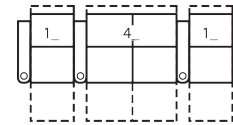

1R Manual Recliner
36 x 38 x 44"
91 x 97 x 112cm
IA: 23" / 58cm

2R LHF Arm, Man Recliner
29 x 38 x 44"
74 x 97 x 112cm

3R RHF Arm, Man Recliner
29 x 38 x 44"
74 x 97 x 112cm

4R Armless Loveseat Man Recl
44 x 38 x 44"
112 x 97 x 112cm

239 x 165cm

3 SEATS CURVED (5_/_7_/_/3_/_)

108 x 69"

274 x 175cm

4 SEATS STRAIGHT (1_/_3_/_/3_/_/3_/_)

122 x 65"

310 x 165cm

4 SEATS CURVED (5_/_7_/_/7_/_/3_/_)

143 x 73"

363 x 185cm

4 SEAT STRAIGHT (1_/_4_/_/1_/_)

116 x 65"

295 x 165cm

2 SEATS STRAIGHT (2_/_3_/_)

58 x 65"

147 x 165cm

3 SEAT STRAIGHT (2_/_8_/_/3_/_)

80 x 65"

203 x 165cm

4 SEATS CURVED (5_/_4_/_/6_/_)

130 x 69"

330 x 175cm