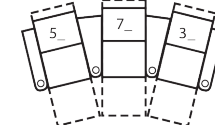

1R Manual Recliner
36 x 38 x 44"
91 x 97 x 112cm
IA: 23" / 58cm

2R LHF Arm, Man Recliner
29 x 38 x 44"
74 x 97 x 112cm

3R RHF Arm, Man Recliner
29 x 38 x 44"
74 x 97 x 112cm

4R Armless Loveseat Man Recl
44 x 38 x 44"
112 x 97 x 112cm

2 SEATS STRAIGHT (1_/_3_/_)

65 x 65"

165 x 165cm

2 SEATS CURVED (5_/_3_/_)

72 x 67"

183 x 170cm

3 SEATS STRAIGHT (1_/_3_/_/3_/_)

94 x 65"

239 x 165cm

3 SEATS CURVED (5_/_7_/_/3_/_)

108 x 69"

274 x 175cm

4 SEATS STRAIGHT (1_/_3_/_/3_/_/3_/_)

122 x 65"

310 x 165cm

4 SEATS CURVED (5_/_7_/_/7_/_/3_/_)

143 x 73"

363 x 185cm

4 SEAT STRAIGHT (1_/_4_/_/1_/_)

116 x 65"

295 x 165cm

2 SEATS STRAIGHT (2_/_3_/_)

58 x 65"

147 x 165cm