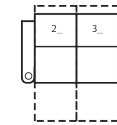

1R Manual Recliner
36 x 38 x 44"
91 x 97 x 112cm
IA: 23" / 58cm

2R LHF Arm, Man Recliner
29 x 38 x 44"
74 x 97 x 112cm

3R RHF Arm, Man Recliner
29 x 38 x 44"
74 x 97 x 112cm

4R Armless Loveseat Man Recl
44 x 38 x 44"
112 x 97 x 112cm

239 x 165cm

3 SEATS CURVED (5_/_7_/_/3_/_)

108 x 69"

274 x 175cm

4 SEATS STRAIGHT (1_/_3_/_/3_/_/3_/_)

122 x 65"

310 x 165cm

4 SEATS CURVED (5_/_7_/_/7_/_/3_/_)

143 x 73"

363 x 185cm

4 SEAT STRAIGHT (1_/_4_/_/1_/_)

116 x 65"

295 x 165cm

2 SEATS STRAIGHT (2_/_3_/_)

58 x 65"

147 x 165cm

3 SEAT STRAIGHT (2_/_8_/_/3_/_)

80 x 65"

203 x 165cm

4 SEATS CURVED (5_/_4_/_/6_/_)

130 x 69"

330 x 175cm