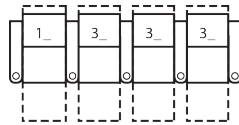

1R Manual Recliner
36 x 38 x 44"
91 x 97 x 112cm
IA: 23" / 58cm

2R LHF Arm, Man Recliner
29 x 38 x 44"
74 x 97 x 112cm

3R RHF Arm, Man Recliner
29 x 38 x 44"
74 x 97 x 112cm

4R Armless Loveseat Man Recl
44 x 38 x 44"
112 x 97 x 112cm

How We Measure

Height - measured from the highest point of the back pillow to the floor.

Depth - measured from the front edge of the seat cushion to the top of the back.

Width - measured from the widest point of the arm or arm pillow to the widest point of the opposite arm or arm pillow.

2 SEATS STRAIGHT (1_/_3_/_)

65 x 65"

165 x 165cm

2 SEATS CURVED (5_/_3_/_)

72 x 67"

183 x 170cm

3 SEATS STRAIGHT (1_/_3_/_/3_/_)

94 x 65"

239 x 165cm

3 SEATS CURVED (5_/_7_/_/3_/_)

108 x 69"

274 x 175cm

4 SEATS STRAIGHT (1_/_3_/_/3_/_/3_/_)

122 x 65"

310 x 165cm

4 SEATS CURVED (5_/_7_/_/7_/_/3_/_)