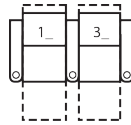

2 SEATS STRAIGHT (1_/_3_/_)

65 x 65"

165 x 165cm