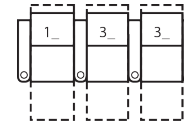

1R Manual Recliner
36 x 38 x 44"
91 x 97 x 112cm
IA: 23" / 58cm

2R LHF Arm, Man Recliner
29 x 38 x 44"
74 x 97 x 112cm

3R RHF Arm, Man Recliner
29 x 38 x 44"
74 x 97 x 112cm

4R Armless Loveseat Man Recl
44 x 38 x 44"
112 x 97 x 112cm

How We Measure

Height - measured from the highest point of the back pillow to the floor.

Depth - measured from the front edge of the seat cushion to the top of the back.

Width - measured from the widest point of the arm or arm pillow to the widest point of the opposite arm or arm pillow.

2 SEATS STRAIGHT (1_/_3_/_)

65 x 65"

165 x 165cm

2 SEATS CURVED (5_/_3_/_)

72 x 67"

183 x 170cm

3 SEATS STRAIGHT (1_/_3_/_/3_/_)

94 x 65"

239 x 165cm

3 SEATS CURVED (5_/_7_/_/3_/_)

108 x 69"

274 x 175cm

4 SEATS STRAIGHT (1_/_3_/_/3_/_/3_/_)

122 x 65"

310 x 165cm

4 SEATS CURVED (5_/_7_/_/7_/_/3_/_)