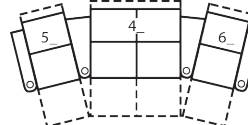

1R Manual Recliner
36 x 38 x 44"
91 x 97 x 112cm
IA: 23" / 58cm

2R LHF Arm, Man Recliner
29 x 38 x 44"
74 x 97 x 112cm

3R RHF Arm, Man Recliner
29 x 38 x 44"
74 x 97 x 112cm

4R Armless Loveseat Man Recl
44 x 38 x 44"
112 x 97 x 112cm

239 x 165cm

3 SEATS CURVED (5_/_7_/_/3_/_)

108 x 69"

274 x 175cm

4 SEATS STRAIGHT (1_/_3_/_/3_/_/3_/_)

122 x 65"

310 x 165cm

4 SEATS CURVED (5_/_7_/_/7_/_/3_/_)

143 x 73"

363 x 185cm

4 SEAT STRAIGHT (1_/_4_/_/1_/_)

116 x 65"

295 x 165cm

2 SEATS STRAIGHT (2_/_3_/_)

58 x 65"

147 x 165cm

3 SEAT STRAIGHT (2_/_8_/_/3_/_)

80 x 65"

203 x 165cm

4 SEATS CURVED (5_/_4_/_/6_/_)

130 x 69"

330 x 175cm